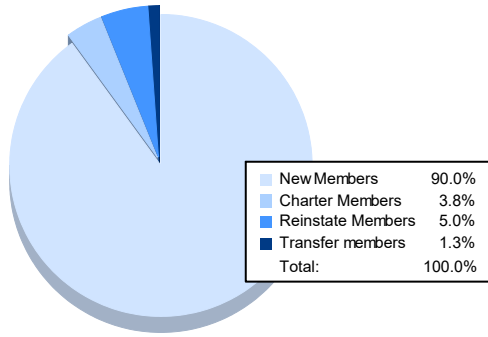

Year	New Clubs	Dropped Clubs	Gain/ Loss Clubs	New Members	Charter Members	Reinstate Members	Transfer Members	Total Member Added	Total Members Dropped	Gain/ Loss Members
2016-2017	0	2	-2	151	0	4	35	190	227	-37
2017-2018	1	6	-5	125	50	4	11	190	228	-38
2018-2019	0	3	-3	92	0	2	16	110	182	-72
2019-2020	0	2	-2	88	0	0	5	93	215	-122
2020-2021	0	2	-2	72	3	4	1	80	168	-88
<b>Average</b>	<b>0</b>	<b>3</b>	<b>-3</b>	<b>106</b>	<b>11</b>	<b>3</b>	<b>14</b>	<b>133</b>	<b>204</b>	<b>-71</b>

### Membership Composition June 2021 Cumulative