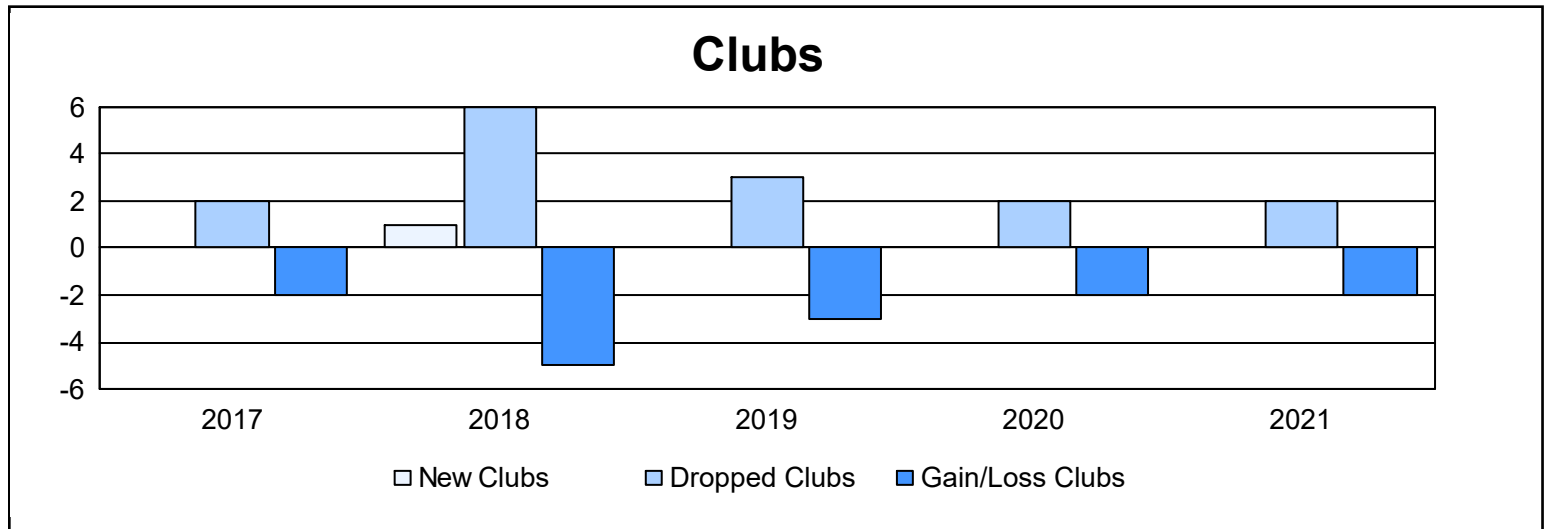

Year	New Clubs	Dropped Clubs	Gain/ Loss Clubs	New Members	Charter Members	Reinstate Members	Transfer Members	Total Member Added	Total Members Dropped	Gain/ Loss Members
2016-2017	0	2	-2	151	0	4	35	190	227	-37
2017-2018	1	6	-5	125	50	4	11	190	228	-38
2018-2019	0	3	-3	92	0	2	16	110	182	-72
2019-2020	0	2	-2	88	0	0	5	93	215	-122
2020-2021	0	2	-2	72	3	4	1	80	168	-88
<b>Average</b>	<b>0</b>	<b>3</b>	<b>-3</b>	<b>106</b>	<b>11</b>	<b>3</b>	<b>14</b>	<b>133</b>	<b>204</b>	<b>-71</b>

### Membership Composition June 2021 Cumulative