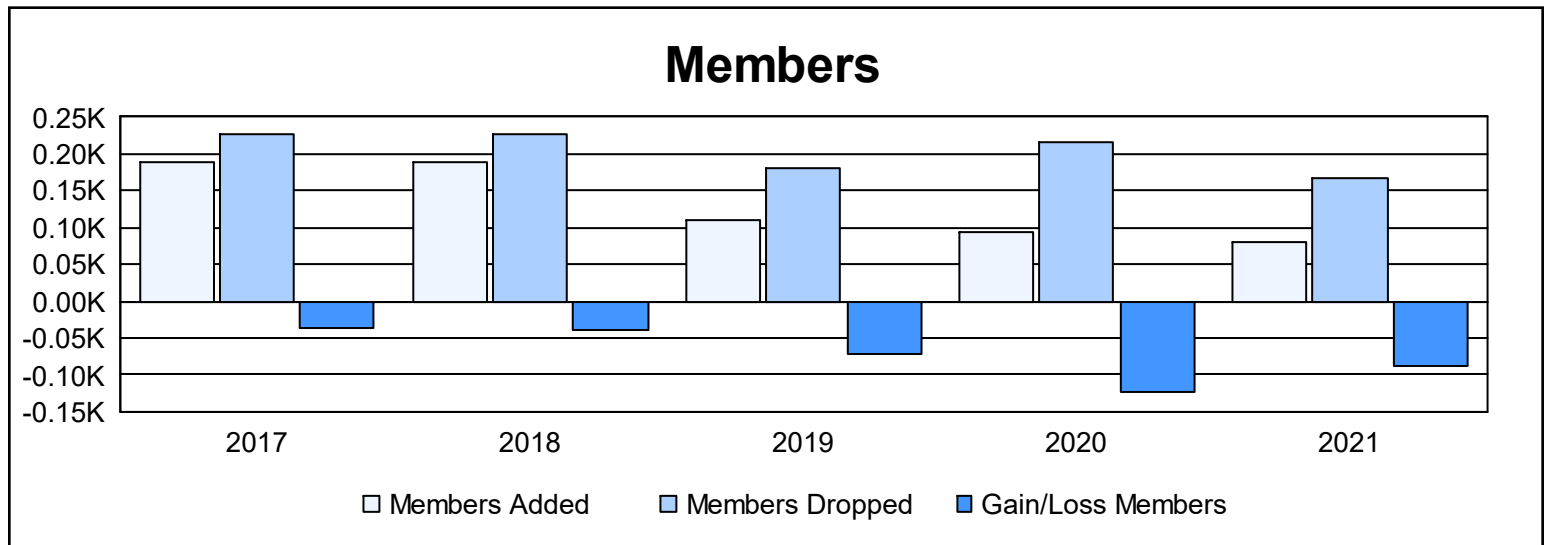

Year	New Clubs	Dropped Clubs	Gain/ Loss Clubs	New Members	Charter Members	Reinstate Members	Transfer Members	Total Member Added	Total Members Dropped	Gain/ Loss Members
2016-2017	0	2	-2	151	0	4	35	190	227	-37
2017-2018	1	6	-5	125	50	4	11	190	228	-38
2018-2019	0	3	-3	92	0	2	16	110	182	-72
2019-2020	0	2	-2	88	0	0	5	93	215	-122
2020-2021	0	2	-2	72	3	4	1	80	168	-88
<b>Average</b>	<b>0</b>	<b>3</b>	<b>-3</b>	<b>106</b>	<b>11</b>	<b>3</b>	<b>14</b>	<b>133</b>	<b>204</b>	<b>-71</b>

### Membership Composition June 2021 Cumulative